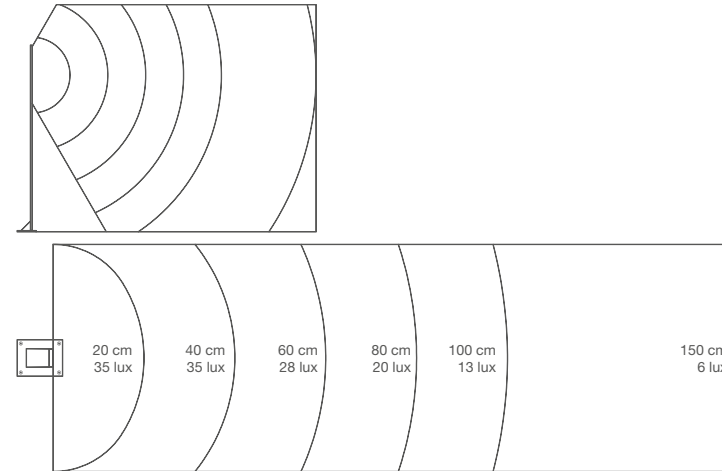

TOWER

LED GARDEN LIGHTS

MODELS

CODE	DESCRIPTION	WEIGHT
STIKTW	Led garden lights, color WHITE RAL 9010. H= 986 mm	1,4 Kg
STIKTC	Led garden lights, color CORTEN H= 986 mm	1,4 Kg
STIKTD	Led garden lights, color GREY RAL 7016. H= 986 mm	1,4 Kg

TECHNICAL DATA

24-35 Vdc	CRI>70	4400K	264lm	IP54	4W
-----------	--------	-------	-------	------	----

PHOTOMETRIC

Lights with double led strip, suitable for parking lots and public areas. Completely made of aluminium. Replaceable led

DIMENSIONS

AVAILABLE COLOURS