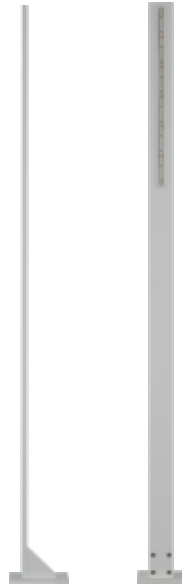

TOWER

LED GARDEN LIGHTS

MODELS

CODE	DESCRIPTION	WEIGHT
STIKTW	Led garden lights, color WHITE RAL 9010. H= 986 mm	1,4 Kg
STIKTC	Led garden lights, color CORTEN H= 986 mm	1,4 Kg
STIKTD	Led garden lights, color GREY RAL 7016. H= 986 mm	1,4 Kg

TECHNICAL DATA

24-35 Vdc	CRI>70	4400K	264lm	IP54	4W
-----------	--------	-------	-------	------	----

PHOTOMETRIC

Lights with double led strip, suitable for parking lots and public areas. Completely made of aluminium. Replaceable led

DIMENSIONS

AVAILABLE COLOURS