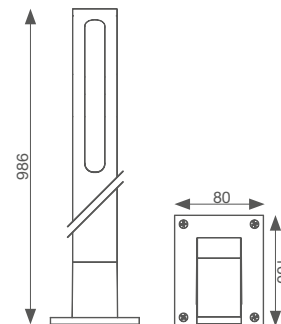

TOWER

LED GARDEN LIGHTS

MODELS

CODE	DESCRIPTION	WEIGHT
STIKTW	Led garden lights, color WHITE RAL 9010. H= 986 mm	1,4 Kg
STIKTC	Led garden lights, color CORTEN H= 986 mm	1,4 Kg
STIKTD	Led garden lights, color GREY RAL 7016. H= 986 mm	1,4 Kg

TECHNICAL DATA

24-35 Vdc	CRI>70	4400K	264lm	IP54	4W
-----------	--------	-------	-------	------	----

PHOTOMETRIC

Lights with double led strip, suitable for parking lots and public areas. Completely made of aluminium. Replaceable led

DIMENSIONS

AVAILABLE COLOURS