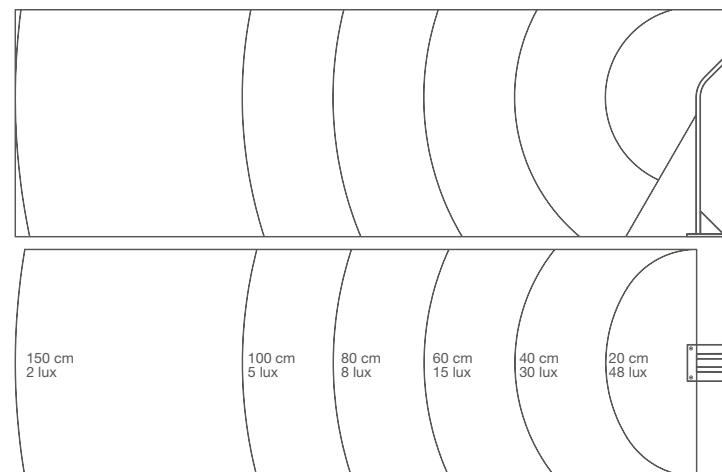

STIK S UP

LED GARDEN LIGHTS

MODELS

CODE	DESCRIPTION	WEIGHT
STIKUW	Led garden light, version UP, color WHITE RAL 9010. H= 404 mm	0,90 Kg
STIKUC	Led garden light, version UP, color CORTEN. H= 404 mm	0,90 Kg
STIKUD	Led garden light, version UP, color GREY RAL 7016. H= 404 mm	0,90 Kg

TECHNICAL DATA

24-35 Vdc	CRI>70	4400K	132lm	IP54	2W
-----------	--------	-------	-------	------	----

PHOTOMETRIC

Garden lights with height 40 cm with back light. Completely made of aluminium. Replaceable led

DIMENSIONS

AVAILABLE COLOURS

WHITE
RAL9010

CORTEN

GREY
RAL7016