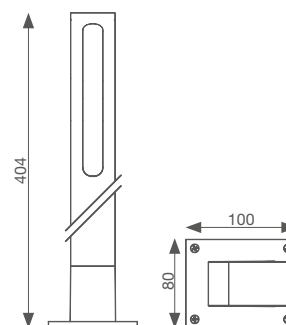

STIK S UP

LED GARDEN LIGHTS

MODELS

CODE	DESCRIPTION	WEIGHT
STIKUW	Led garden light, version UP, color WHITE RAL 9010. H= 404 mm	0,90 Kg
STIKUC	Led garden light, version UP, color CORTEN. H= 404 mm	0,90 Kg
STIKUD	Led garden light, version UP, color GREY RAL 7016. H= 404 mm	0,90 Kg

TECHNICAL DATA

24-35 Vdc	CRI>70	4400K	132lm	IP54	2W
-----------	--------	-------	-------	------	----

PHOTOMETRIC

Garden lights with height 40 cm with back light. Completely made of aluminium. Replaceable led

DIMENSIONS

AVAILABLE COLOURS

WHITE
RAL9010

CORTEN

GREY
RAL7016