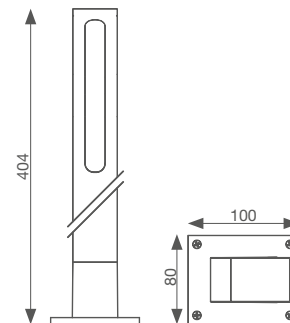

STIK S DOWN

LED GARDEN LIGHTS

PHOTOMETRIC

Garden lights with height 40 cm with front light. Completely made of aluminium. Replaceable led.

MODELS

CODE	DESCRIPTION	WEIGHT
STIKDW	Led garden light, version DOWN, color WHITE RAL 9010. H= 404 mm	0,90 Kg
STIKDC	Led garden light, version DOWN, color CORTEN. H= 404 mm	0,90 Kg
STIKDD	Led garden light, version DOWN, color GREY RAL 7016. H= 404 mm	0,90 Kg

TECHNICAL DATA

24-35 Vdc CRI>70 4400K 132lm IP54 2W

DIMENSIONS

AVAILABLE COLOURS