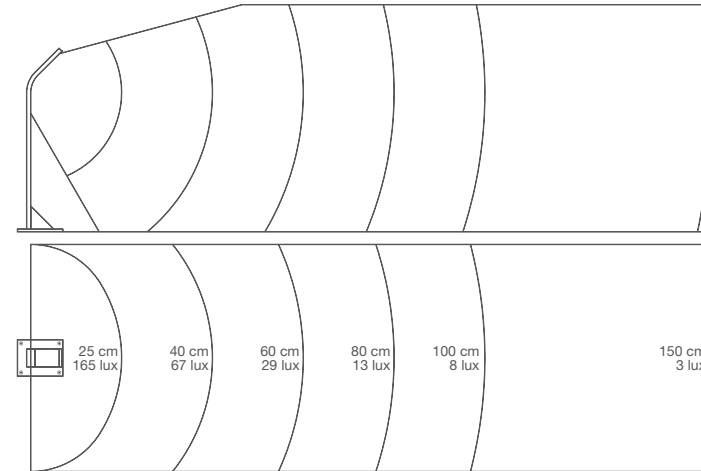

STIK S DOWN

LED GARDEN LIGHTS

PHOTOMETRIC

Garden lights with height 40 cm with front light. Completely made of aluminium. Replaceable led.

MODELS

CODE	DESCRIPTION	WEIGHT
STIKDW	Led garden light, version DOWN, color WHITE RAL 9010. H= 404 mm	0,90 Kg
STIKDC	Led garden light, version DOWN, color CORTEN. H= 404 mm	0,90 Kg
STIKDD	Led garden light, version DOWN, color GREY RAL 7016. H= 404 mm	0,90 Kg

TECHNICAL DATA

24-35 Vdc CRI>70 4400K 132lm IP54 2W

DIMENSIONS

AVAILABLE COLOURS