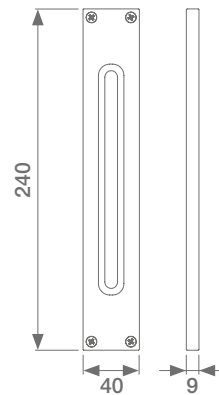

FLAT

LED GARDEN LIGHTS

PLUS

Designed for steps, or for garage doors and pergolas

Made of aluminium

DIMENSIONS

24-35Vdc

CRI>70

4400K

132lm

IP54

2W

PHOTOMETRIC

available colours:

WHITE RAL9010

BROWN RAL8019

GREY RAL7016

MODELS

CODE	DESCRIPTION	WEIGHT
STIKFW	Led garden light, color WHITE RAL 9010. H= 240 mm	0,90kg
STIKFB	Led garden light, color BROWN RAL 8019. H= 240 mm	0,90kg
STIKFD	Led garden light, color GREY RAL 7016. H= 240 mm	0,90kg