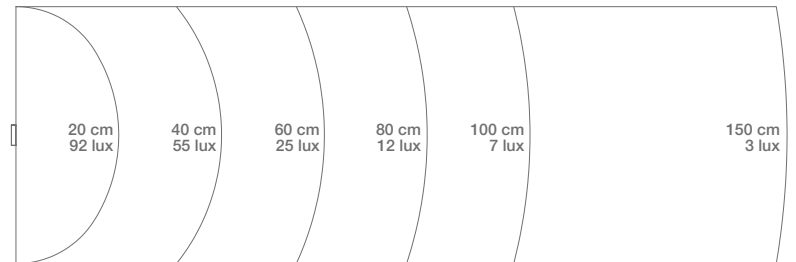

FLAT

LED GARDEN LIGHTS

PLUS

Designed for steps, or for garage doors and pergolas

Made of aluminium

DIMENSIONS

24-35Vdc

CRI>70

4400K

132lm

IP54

2W

PHOTOMETRIC

available colours:

WHITE RAL9010

BROWN RAL8019

GREY RAL7016

MODELS

CODE	DESCRIPTION	WEIGHT
STIKFW	Led garden light, color WHITE RAL 9010. H= 240 mm	0,90kg
STIKFB	Led garden light, color BROWN RAL 8019. H= 240 mm	0,90kg
STIKFD	Led garden light, color GREY RAL 7016. H= 240 mm	0,90kg